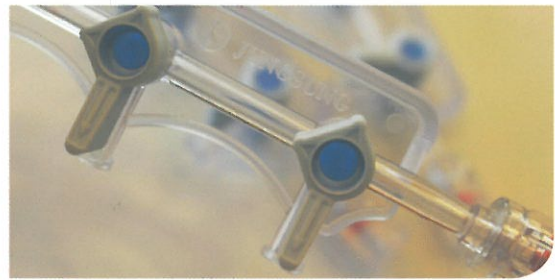

CROWN™

MANIFOLDS

- Domestically manufactured
- Designed precisely for user demand
- Maximum efficiency, Effortless application

Ordering information

No.	Product Code	Description	No.	Product Code	Description
1	JSMF252BF-R	Block body, Off type	9	JSMF502BF-R	Block body, Off type
2	JSMF252HF-R	Half body, On type	10	JSMF502HF-R	Half body, On type
3	JSMF252BN-R	Block body, Off type	11	JSMF502BN-R	Block body, Off type
4	JSMF252HN-R	Half body, On type	12	JSMF502HN-R	Half body, On type
5	JSMF253BF-R	Block body, Off type	13	JSMF503BF-R	Block body, Off type
6	JSMF253HF-R	Half body, On type	14	JSMF503HF-R	Half body, On type
7	JSMF253BN-R	Block body, Off type	15	JSMF503BN-R	Block body, Off type
8	JSMF253HN-R	Half body, On type	16	JSMF503HN-R	Half body, On type