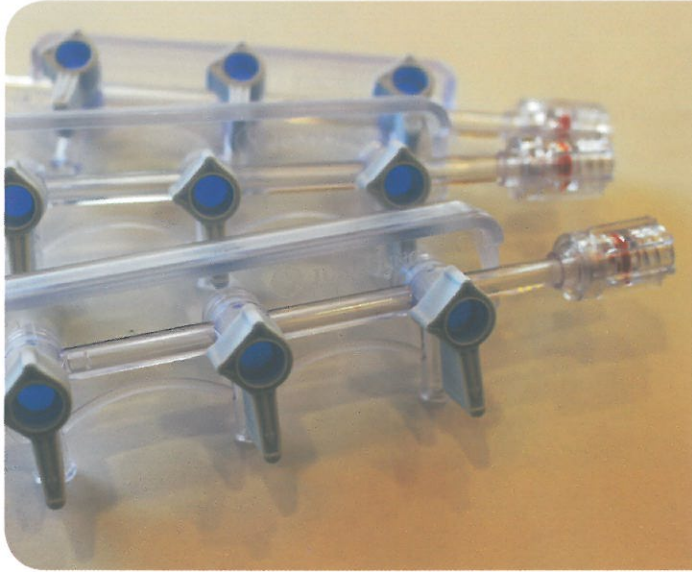

CROWN™

MANIFOLDS

- Domestically manufactured
- Designed precisely for user demand
- Maximum efficiency, Effortless application

Ordering information

No.	Product Code	Description	No.	Product Code	Description
1	JSMF252BF-R	Block body, Off type	9	JSMF502BF-R	Block body, Off type
2	JSMF252HF-R	Half body, On type	10	JSMF502HF-R	Half body, On type
3	JSMF252BN-R	Block body, Off type	11	JSMF502BN-R	Block body, Off type
4	JSMF252HN-R	Half body, On type	12	JSMF502HN-R	Half body, On type
5	JSMF253BF-R	Block body, Off type	13	JSMF503BF-R	Block body, Off type
6	JSMF253HF-R	Half body, On type	14	JSMF503HF-R	Half body, On type
7	JSMF253BN-R	Block body, Off type	15	JSMF503BN-R	Block body, Off type
8	JSMF253HN-R	Half body, On type	16	JSMF503HN-R	Half body, On type